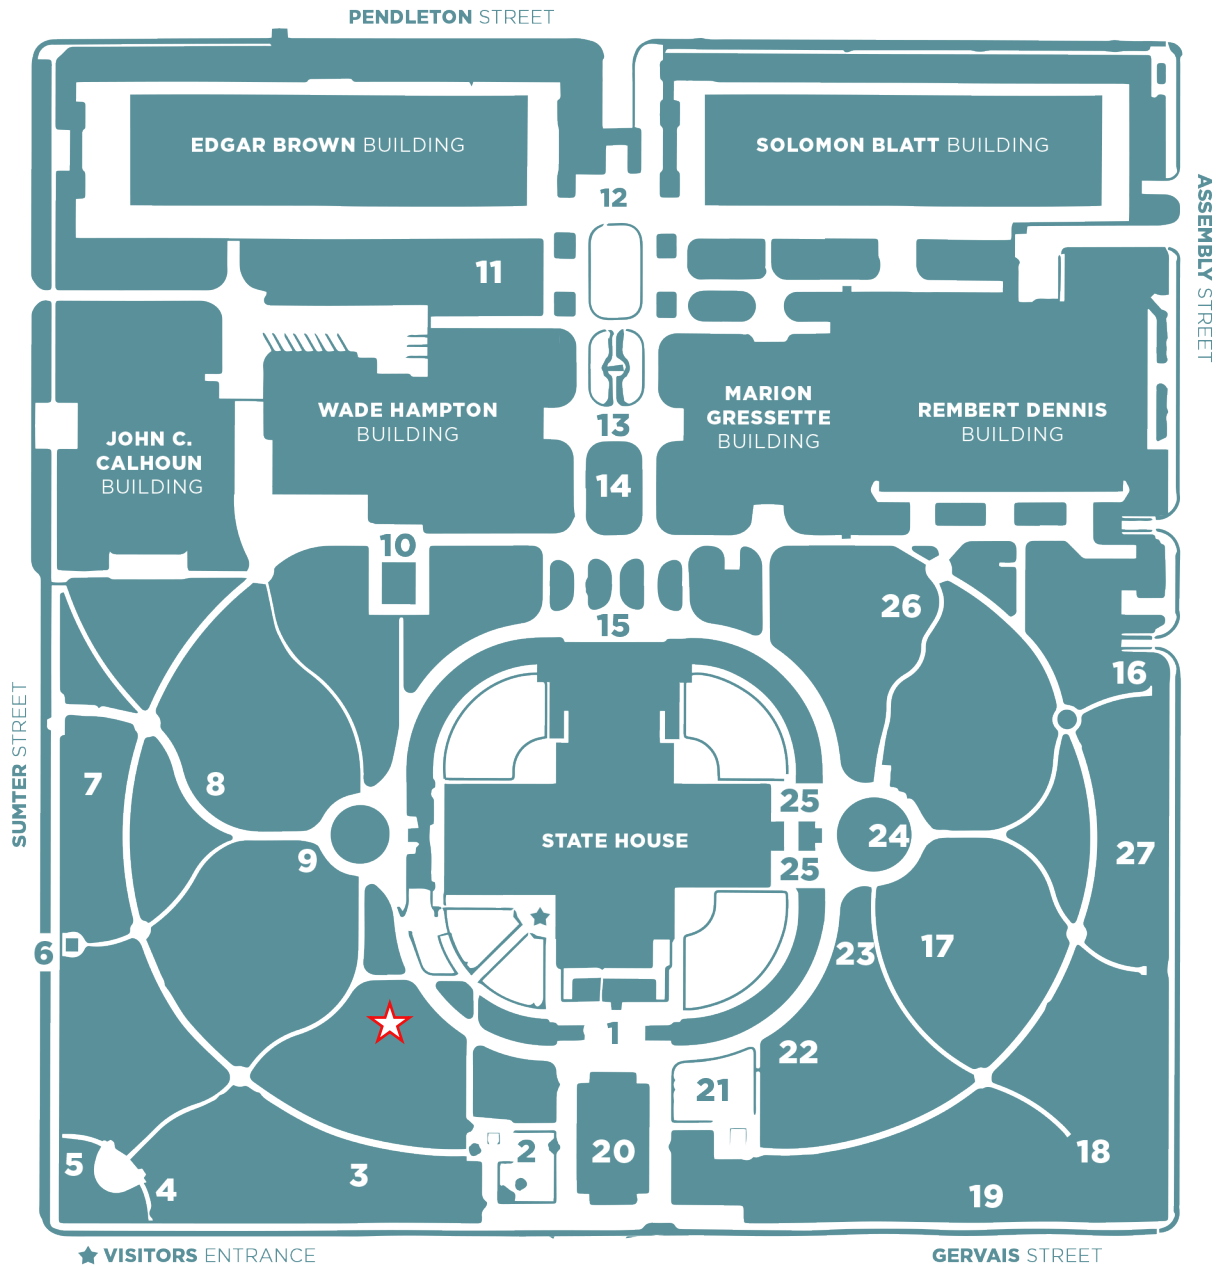

SOUTH CAROLINA STATE HOUSE GROUNDS MAP

1. George Washington Statue
2. Spanish-American War Monument
3. Gun from the Battleship Maine
4. Jefferson Davis Highway Marker
5. James F. Byrnes Monument
6. Revolutionary War Generals Monument
7. Time Capsule
8. Robert E. Lee Tree
9. African American History Monument
10. General Wade Hampton Monument
11. Liberty Bell Replica
12. Confederate Women's Monument
13. Capitol Complex McNair Marker
14. Strom Thurmond Monument
15. Richardson Monument
16. Grave of Captain Lunsford
17. Saw-Tooth Oak
18. Dr. J. Marion Sims
19. The Robert E. Lee Highway Marker
20. Confederate Monument
21. Benjamin Ryan Tillman Monument
22. Washington Elm
23. Old State House Marker
24. Palmetto Regiment Monument
25. Bronze Stars
26. Law Enforcement Monument
27. Veterans Monument