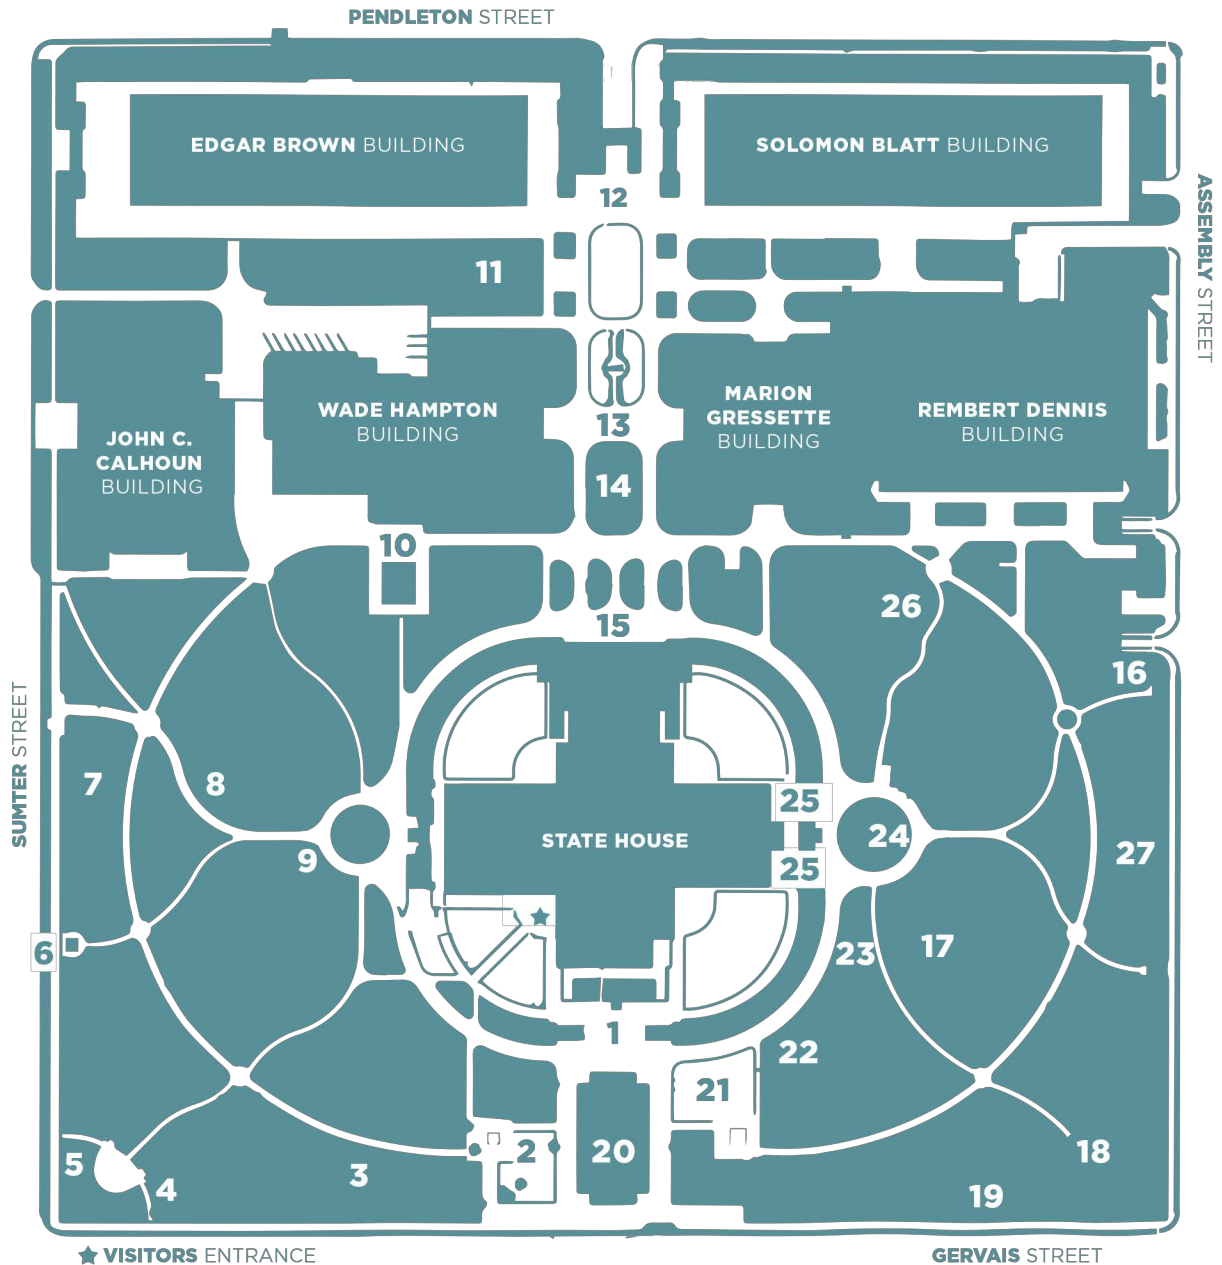

SOUTH CAROLINA STATE HOUSE GROUNDS MAP

1. **George Washington Statue** 2. Spanish-American War Monument 3. **Gun from the Battleship Maine** 4. Jefferson Davis Highway Marker
 5. **James F. Byrnes Monument** 6. Revolutionary War Generals Monument 7. **Time Capsule** 8. Robert E. Lee Tree 9. **African American History Monument** 10. General Wade Hampton Monument 11. **Liberty Bell Replica** 12. Confederate Women's Monument 13. **Capitol Complex McNair Marker** 14. Strom Thurmond Monument 15. **Richardson Monument** 16. Grave of Captain Lunsford 17. **Saw-Tooth Oak** 18. Dr. J. Marion Sims
 19. **The Robert E. Lee Highway Marker** 20. Confederate Monument 21. **Benjamin Ryan Tillman Monument** 22. Washington Elm
 23. **Old State House Marker** 24. Palmetto Regiment Monument 25. **Bronze Stars** 26. Law Enforcement Monument 27. **Veterans Monument**